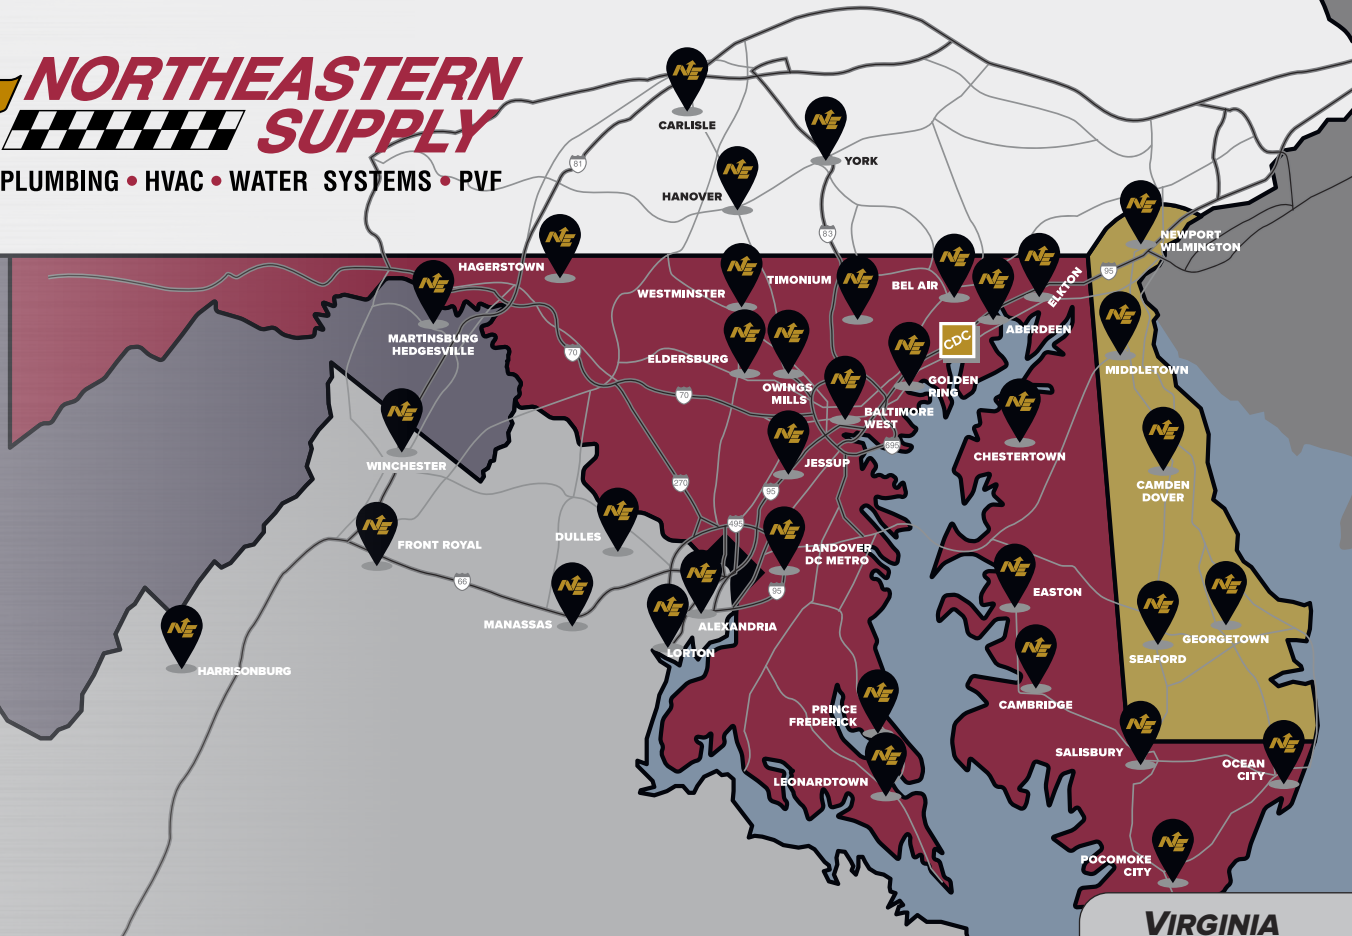

NE **NORTHEASTERN SUPPLY**

PLUMBING • HVAC • WATER SYSTEMS • PVF

DELAWARE

MARYLAND

VIRGINIA

PENNSYLVANIA

CAMDEN/DOVER 100 S. DuPont Hwy. (Rt. 13) (302) 698-1414 (800) 906-1414/(877) 698-1414   GEORGETOWN 20352 DuPont Blvd. (302) 856-6000/(877) 381-3232   MIDDLETOWN 104 Patriot Drive (302) 378-7880 (800) 300-4163/(877) 378-7880   NEWPORT/WILMINGTON 310 Water Street (302) 999-9334/(844) 642-6102   SEAFORD 20675 Sussex Hwy. (302) 613-4040

Corporate Headquarters GOLDEN RING 8323 Pulaski Hwy. (410) 574-0010 (410) 574-1407 Auto. Attendant (877) 574-1407 Auto. Attendant (800) 999-5664 Switchboard (877) NE-SUPPLY Switchboard   Central Distribution Center ABERDEEN 504 Advantage Avenue (410) 272-9200/(877) 636-3232   ABERDEEN 530 S. Philadelphia Blvd. (410) 473-7155/(877) 273-7155   BALTIMORE WEST 2304 Pennsylvania Avenue (410) 728-1133/(877) 728-1133   BEL AIR 2100 Laurel Bush Road (410) 515-1900/(877) 569-2600

CAMBRIDGE 3132 Aireys Spur Road (443) 972-5950   CHESTERTOWN 6401 Church Hill Road (410) 231-7560/(877) 710-9286   EASTON 28659 Marys Court (410) 770-4480/(866) 770-4480   ELDERSBURG 1430 Progress Way, Unit 114 (410) 795-8000/(877) 781-7200   ELKTON 300 W. Main Street (410) 398-0671/(800) 398-0671   HAGERSTOWN 1100A Business Center Drive (301) 739-7474   JESSUP 8390 Washington Blvd. (301) 490-0170/(877) 880-3041

LANDOVER/DC METRO 3330-C 75th Avenue (301) 322-8390/(800) 838-5291   LEONARDTOWN 26731 Radio Station Way, Bldg.1 (301) 475-2828/(877) 475-2828   OCEAN CITY 9731 Stephen Decatur Hwy. (410) 213-8780/(877) 636-2326   OWINGS MILLS 11438 Cronridge Drive (410) 363-7900/(888) 230-6559   POCOMOKE CITY 633 Ocean Hwy. (410) 957-9700/(800) 619-9700   PRINCE FREDERICK 5401 Ketch Road (410) 535-4375/(866) 908-3030   SALISBURY 2114 Shipley Drive (410) 219-1188/(866) 365-2828

TIMONIUM 1957 Greenspring Drive (410) 252-9610/(877) 252-9610   WESTMINSTER 110 Airport Drive, Unit B (410) 876-5855/(877) 848-7044
CARLISLE 265 E. Pomfret Street (717) 243-1789/(800) 451-9867   HANOVER 121 Penn Street (717) 637-2238/(800) 333-6152   YORK 1212 E. Mason Avenue (717) 854-5534/(800) 723-7055

ALEXANDRIA 6650 Fleet Drive (703) 922-5355/(877) 751-9490   DULLES 23700 Pebble Run Place, #175 (703) 661-0304/(888) 661-0304   FRONT ROYAL 307 N. Commerce Avenue (540) 635-4547/(800) 461-4547   HARRISONBURG 1136 S. High Street (540) 434-8413/(800) 296-8412   LORTON 8397 Terminal Road (571) 380-6500   MANASSAS 7945 Wellingford Drive (703) 330-2803/(844) 528-5578   WINCHESTER 131 W. Brooke Road (540) 662-4158/(800) 533-1003
WEST VIRGINIA   MARTINSBURG 2394 Hedgesville Road (Rt.9) (304) 754-8014/(877) 754-8014

24-Hour Emergency Service (877) NE-24-HOUR • www.northeastern.com