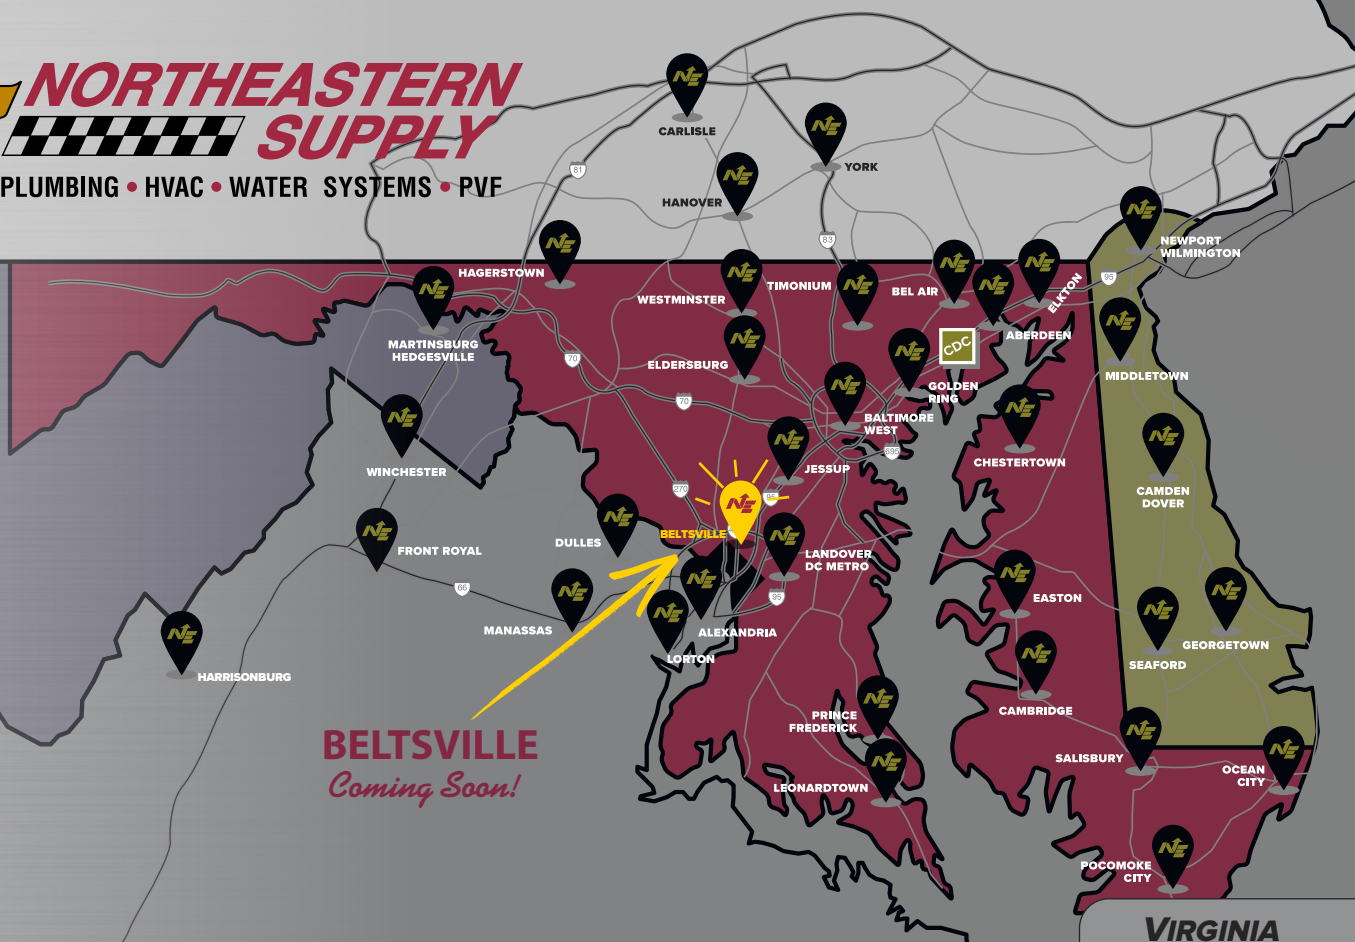

Middletown, DE
Camden, DE
Ocean City, MD
Martinsburg, WV
Baltimore West, MD
Beltville, MD
Alexandria, VA
Winchester, VA
Hagerstown, MD

Hanover, PA
Carlisle, PA
York, PA
Easton, MD
Salisbury, MD
Dulles, VA
Prince Frederick, MD
Aberdeen, MD
Georgetown, DE

SIGN UP TODAY!

ONE STOP SHOP 24/7

- Order Online
- Bill Pay
- Check Inventory
- Check Pricing
- Create Lists

DELAWARE

- CAMDEN/DOVER**
100 S. DuPont Hwy. (Rt. 13)
(302) 698-1414
(800) 906-1414/(877) 698-1414
- GEORGETOWN**
20352 DuPont Blvd.
(302) 856-6000/(877) 381-3232
- MIDDLETOWN**
104 Patriot Drive
(302) 378-7880
(800) 300-4163/(877) 378-7880
- NEWPORT/WILMINGTON**
310 Water Street
(302) 999-9334/(844) 642-6102
- SEAFORD**
20675 Sussex Hwy.
(302) 613-4040

- JESSUP**
8390 Washington Blvd.
(301) 490-0170/(877) 880-3041
- LANDOVER/DC METRO**
3330-C 75th Avenue
(301) 322-8390/(800) 838-5291
- LEONARDTOWN**
26731 Radio Station Way, Bldg.
(301) 475-2828/(877) 475-2828
- OCEAN CITY**
9731 Stephen Decatur Hwy.
(410) 213-8780/(877) 636-2326
- POCOMOKE CITY**
633 Ocean Hwy.
(410) 957-9700/(800) 619-9700
- PRINCE FREDERICK**
5401 Ketch Road
(410) 535-4375/(866) 908-3030