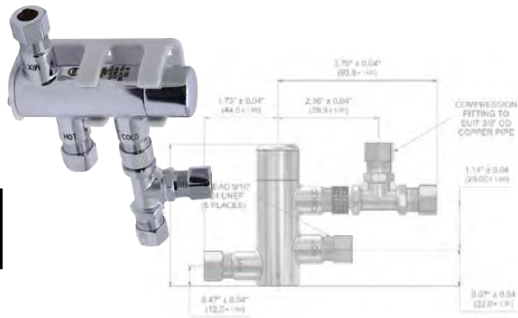

HG135, 3/8" COMPRESSION THERMOSTATIC MIXING VALVE (LEAD FREE)

MFG # 25687
230 PSI
DZR Brass Body
3.46" L X 3.3" H
ASSE 1070

$69.99