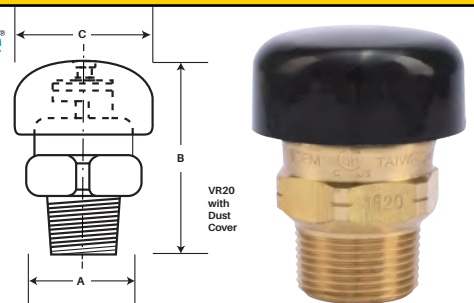

MFG #: 87018

\$12.51

PRO-Fit Quick Connect ▼

PRO-Fit 1/2" Quick Connect Union

Push-to-connect, flame-free fittings for connecting refrigerant lines. For HVAC/R up to 870 psi (60 bar). Prevent refrigerant lineset leaks.

MFG #: 87020

\$15.69

HG135, 3/8" COMPRESSION THERMOSTATIC MIXING VALVE (LEAD FREE)

MFG # 25687
230 PSI
DZR Brass Body
3.46" L X 3.3" H
ASSE 1070

\$69.99

VR20 VACUUM RELIEF VALVE

Model Size Part Number
VR20 1/2" 22397LF
VR20 3/4" 22398LF

\$17.49

Dimensions (inches)

Part Number	A	B	c
22397LF	1.38	2.45	1.75
22398LF	1.38	2.45	1.75

Are You Running Out Of Hot Water?

Increase hot water system capacity with Tank Booster Pro!

\$129.99

Brass Push Drop - Ear Elbow 1/2 in. SharkBite x 1/2 in. FNPT